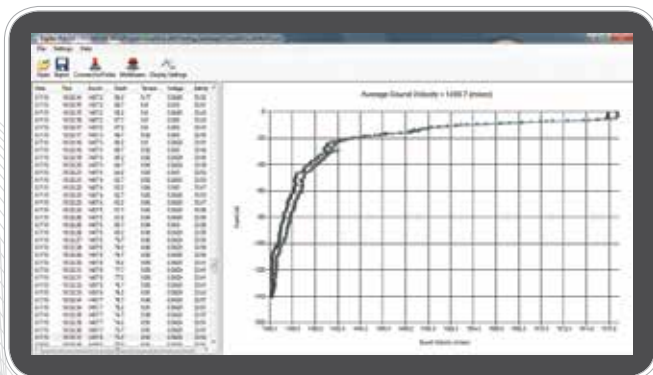

Digibar Pro

Profiling Sound Velocimeter

TECHNICAL SPECIFICATIONS

VELOCIMETER

Velocity Range	1400-1600 m/sec (4595-5250 ft/sec)
Velocity Resolution	0.03 m/s (0.01 ft/sec)
Temperature Range	4° - 40°C (39°F - 104°F) Typical
Communications	RS232, selectable baud rate and choice of output formats Display and download/logging SW included

PROBE

Sing-Around Frequency	11kHz
Velocity Accuracy	+/- 0.3m/sec (+/- 1 ft/sec)
Sampling Rate	10Hz
Depth Sensor Accuracy	31.0cm (1.0 ft)
Communications	RS485, 19.2 Baud (two way between handset and probe)
Dimensions	37.3cm L x 5.0cm D (14.7 in L x 2.0 in D)
Weight	1.8 kg (4 lbs) in air
Depth Rating	NTE 100m

HAND UNIT

Power Requirement	Three "C" cell alkaline batteries in hand unit powers both hand unit and probe External DC power supply available as an option for continuous SV output applications
Dimensions	29.0cm L x 14.0cm W x 9.4cm D (11.4 in L x 5.5 in W x 3.7 in D)
Weight	1 kg (2.25 lbs)

CABLE

Cable Type	4-conductor, Polyethylene-jacketed with Kevlar strength member Breaking Strength - 182 kg (400 lbs) Diameter - 6.9mm (0.27 in) Standard Cable length - 20m Maximum Cable length - 100m

Sound Velocity Profile